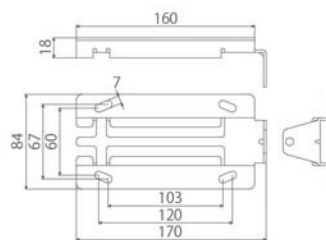

Mounting base

(mm)