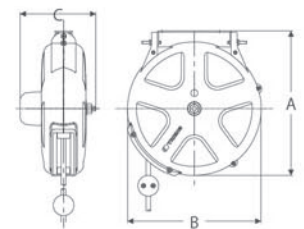

Dimensions