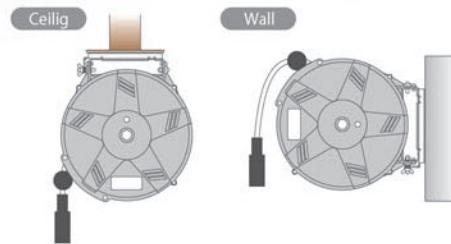

*Corrosion resistant solid brass axle.

*Reel comes complete with inlet hose or cord, and mounting bracket.

Size Comparison

Frame size: Medium

Frame size: small

New

Improved support strength

Strengthened bracket support arms more than twice as previous model.

SUS Equipped with SUS protector

Stainless steel protector has been added at hose outlet to extend life of outside casing.

Easy Easy hose replacement

Easy Coupling, at the connection between outlet hose and the reel, allows for easy hose replacement.

anti-spark anti-spark hose

Flexible Anti-Spark hose.

Ceiling or Wall mount

Dimensions

Mounting base

(mm)

Air Hose Reels (small)

Air Hose Reels
SHS-210A

6.5 mm 10m

- High-quality polyurethane hose.
- Easy coupling

Air Hose Reels
SHS-306

8.0 mm 6m

Model	Outlet hose				MPa	Inlet Hose		Dimensions (mm)			Weight (kg)
	I.D. (mm)	m	fittings	hose		m	Inlet	A	B	C	
SHS-210	6.5	10	Female G1/4	PU	1.4	0.8	Swivel Fitting Male R1/4	314	290	152	3.5
SHS-306	8.0	6	Female Rc3/8	PU	1.4	1.0	Swivel Fitting Male R3/8	314	290	152	3.5