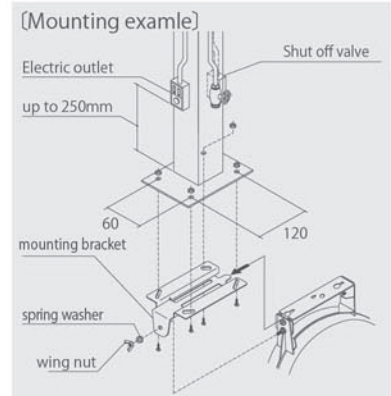

anti-spark anti-spark hose

Flexible Anti-Spark hose.

Ceiling or Wall mount

Dimensions

Mounting base

(mm)

Air Hose Reels (small)

Air Hose Reels
SHS-210A

6.5 mm 10m

- High-quality polyurethane hose.
- Easy coupling

Air Hose Reels
SHS-306

8.0 mm 6m

Model	Outlet hose				MPa	Inlet Hose		Dimensions (mm)			Weight (kg)
	I.D. (mm)	m	fittings	hose		m	Inlet	A	B	C	
SHS-210	6.5	10	Female G1/4	PU	1.4	0.8	Swivel Fitting Male R1/4	314	290	152	3.5
SHS-306	8.0	6	Female Rc3/8	PU	1.4	1.0	Swivel Fitting Male R3/8	314	290	152	3.5

8.0 mm 15m

Air Hose Reel
SHR-20Z

6.5 mm 20m

- High-quality polyurethane hose.
- Easy-changing coupling available.

Model	Outlet hose				MPa	Inlet hose		Dimensions (mm)			Weight (kg)
	I.D. (mm)	m	fittings	hose		m	fittings	A	B	C	
SHR-31Z	8.0	10	Female Rc3/8	PU	1.4	1.0	Swivel fitting male R3/8	408	384	173	6.4
SHR-35Z	8.0	15	Female Rc3/8	PU	1.4	1.0	Swivel fitting male R3/8	408	384	173	6.8
SHR-15Z	6.5	15	Female G1/4	PU	1.4	0.8	Swivel fitting male R3/8	408	384	173	7.0
SHR-20Z	6.5	20	Female G1/4	PU	1.4	0.8	Swivel fitting male R3/8	408	384	173	7.2